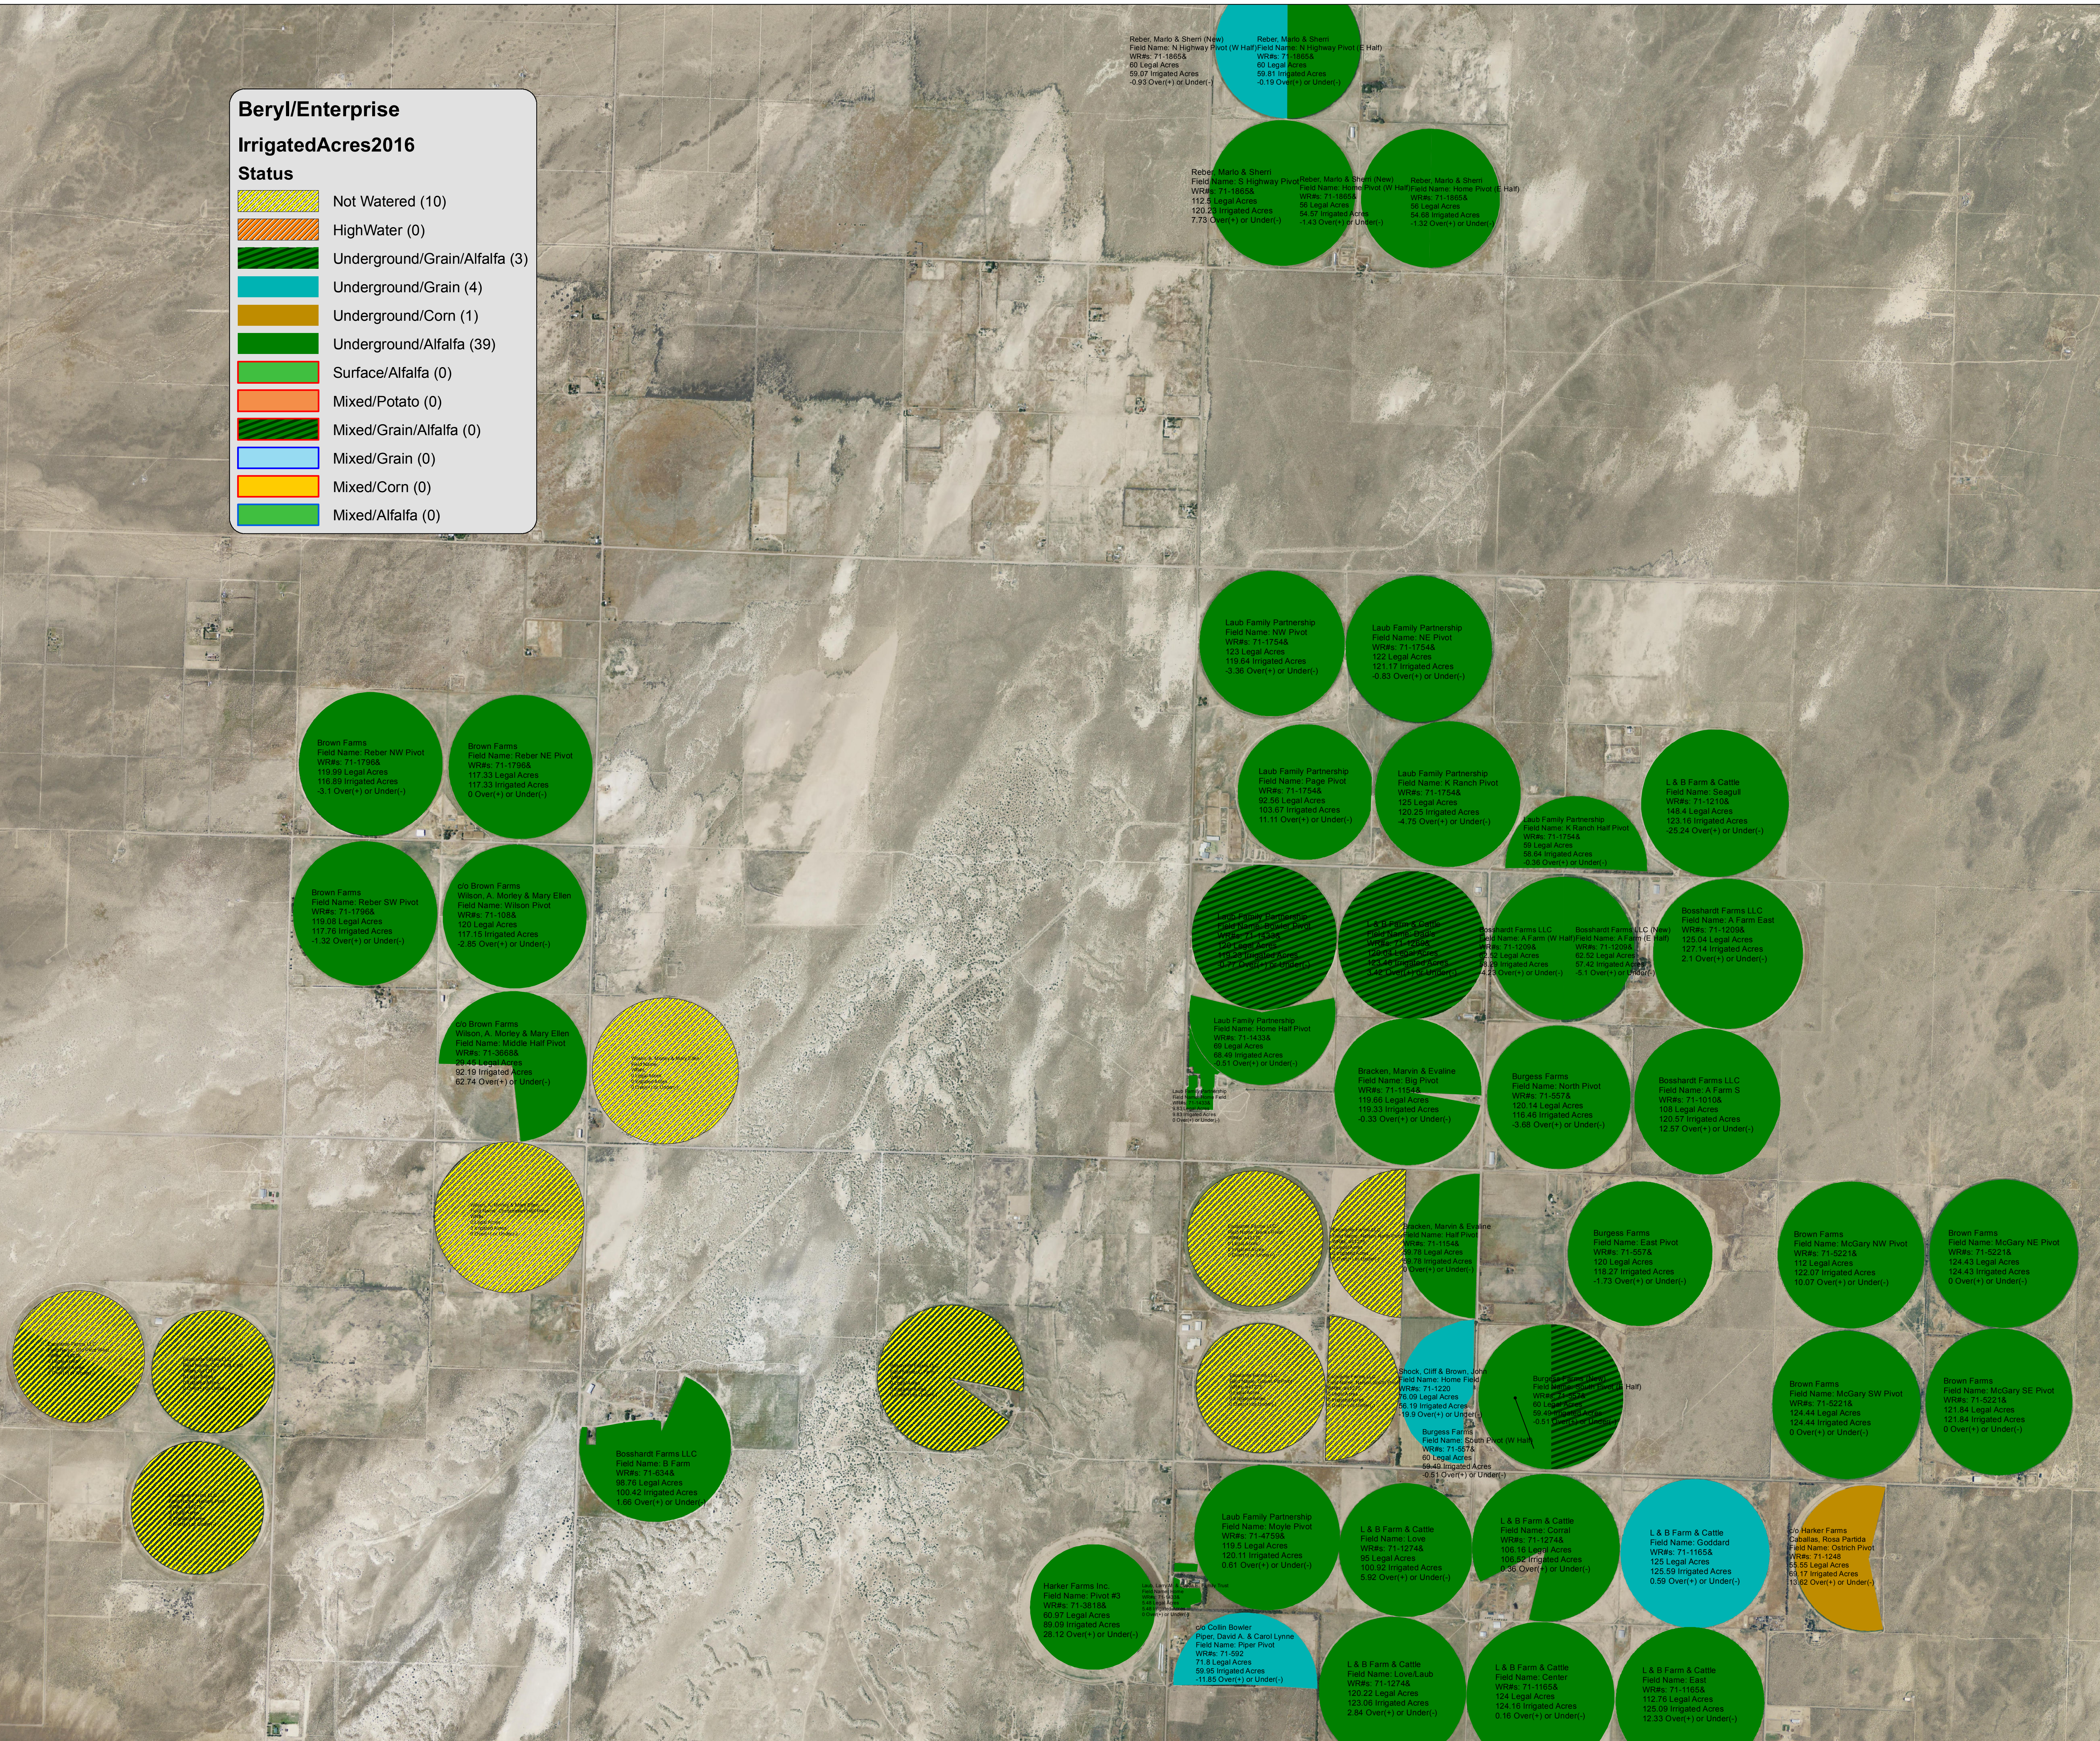

Beryl/Enterprise

IrrigatedAcres2016

Status

- Not Watered (10)
- HighWater (0)
- Underground/Grain/Alfalfa (3)
- Underground/Grain (4)
- Underground/Corn (1)
- Underground/Alfalfa (39)
- Surface/Alfalfa (0)
- Mixed/Potato (0)
- Mixed/Grain/Alfalfa (0)
- Mixed/Grain (0)
- Mixed/Corn (0)
- Mixed/Alfalfa (0)

Reber, Mario & Sherri (New)
Field Name: N Highway Pivot (W Half/Field Name: N Highway Pivot (E Half))
WR#s: 71-18655
60 Legal Acres
59.07 Irrigated Acres
-0.93 Over(+) or Under(-)

Brown Farms
Field Name: Reber NW Pivot
WR#s: 71-17968
119.99 Legal Acres
116.89 Irrigated Acres
-3.1 Over(+) or Under(-)

Brown Farms
Field Name: Reber NE Pivot
WR#s: 71-17968
117.33 Legal Acres
117.33 Irrigated Acres
0 Over(+) or Under(-)

Brown Farms
Field Name: Reber SW Pivot
WR#s: 71-17968
119.08 Legal Acres
117.76 Irrigated Acres
-1.32 Over(+) or Under(-)

o Brown Farms
Wilson, A. Morley & Mary Ellen
Field Name: Wilson Pivot
WR#s: 71-1065
120 Legal Acres
117.15 Irrigated Acres
-2.85 Over(+) or Under(-)

o Brown Farms
Wilson, A. Morley & Mary Ellen
Field Name: Middle Half Pivot
WR#s: 71-36688
92.46 Legal Acres
92.19 Irrigated Acres
-0.27 Over(+) or Under(-)

Wilson, A. Morley & Mary Ellen
Field Name: Middle Half Pivot
WR#s: 71-36688
92.46 Legal Acres
92.19 Irrigated Acres
-0.27 Over(+) or Under(-)

Wilson, A. Morley & Mary Ellen
Field Name: Middle Half Pivot
WR#s: 71-36688
92.46 Legal Acres
92.19 Irrigated Acres
-0.27 Over(+) or Under(-)

Wilson, A. Morley & Mary Ellen
Field Name: Middle Half Pivot
WR#s: 71-36688
92.46 Legal Acres
92.19 Irrigated Acres
-0.27 Over(+) or Under(-)

Bosshardt Farms LLC
Field Name: B Farm
WR#s: 71-6345
98.76 Legal Acres
100.42 Irrigated Acres
1.66 Over(+) or Under(-)

Harker Farms Inc.
Field Name: Pivot #3
WR#s: 71-35184
89.97 Legal Acres
89.09 Irrigated Acres
-0.88 Over(+) or Under(-)

o Collin Bowler
Piper, David A. & Carol Lynne
Field Name: Piper Pivot
WR#s: 71-592
71.8 Legal Acres
59.95 Irrigated Acres
-11.85 Over(+) or Under(-)

Laub Family Partnership
Field Name: Moyle Pivot
WR#s: 71-47594
119.5 Legal Acres
120.11 Irrigated Acres
0.61 Over(+) or Under(-)

L & B Farm & Cattle
Field Name: Love/Laub
WR#s: 71-12744
120.22 Legal Acres
123.06 Irrigated Acres
2.84 Over(+) or Under(-)

L & B Farm & Cattle
Field Name: Love/Laub
WR#s: 71-12744
120.22 Legal Acres
123.06 Irrigated Acres
2.84 Over(+) or Under(-)

L & B Farm & Cattle
Field Name: Center
WR#s: 71-11654
124 Legal Acres
124.16 Irrigated Acres
0.16 Over(+) or Under(-)

L & B Farm & Cattle
Field Name: East
WR#s: 71-11654
112.76 Legal Acres
125.09 Irrigated Acres
12.33 Over(+) or Under(-)

o Harker Farms
Caballas, Rosa Patricia
Field Name: Ostich Pivot
WR#s: 71-1248
55.55 Legal Acres
63.17 Irrigated Acres
7.62 Over(+) or Under(-)

Laub Family Partnership
Field Name: Home Half Pivot
WR#s: 71-14334
69 Legal Acres
68.49 Irrigated Acres
-0.51 Over(+) or Under(-)

Bracken, Marvin & Evaline
Field Name: Big Pivot
WR#s: 71-11544
119.66 Legal Acres
119.33 Irrigated Acres
-0.33 Over(+) or Under(-)

Burgess Farms
Field Name: North Pivot
WR#s: 71-12094
120.14 Legal Acres
119.46 Irrigated Acres
-0.68 Over(+) or Under(-)