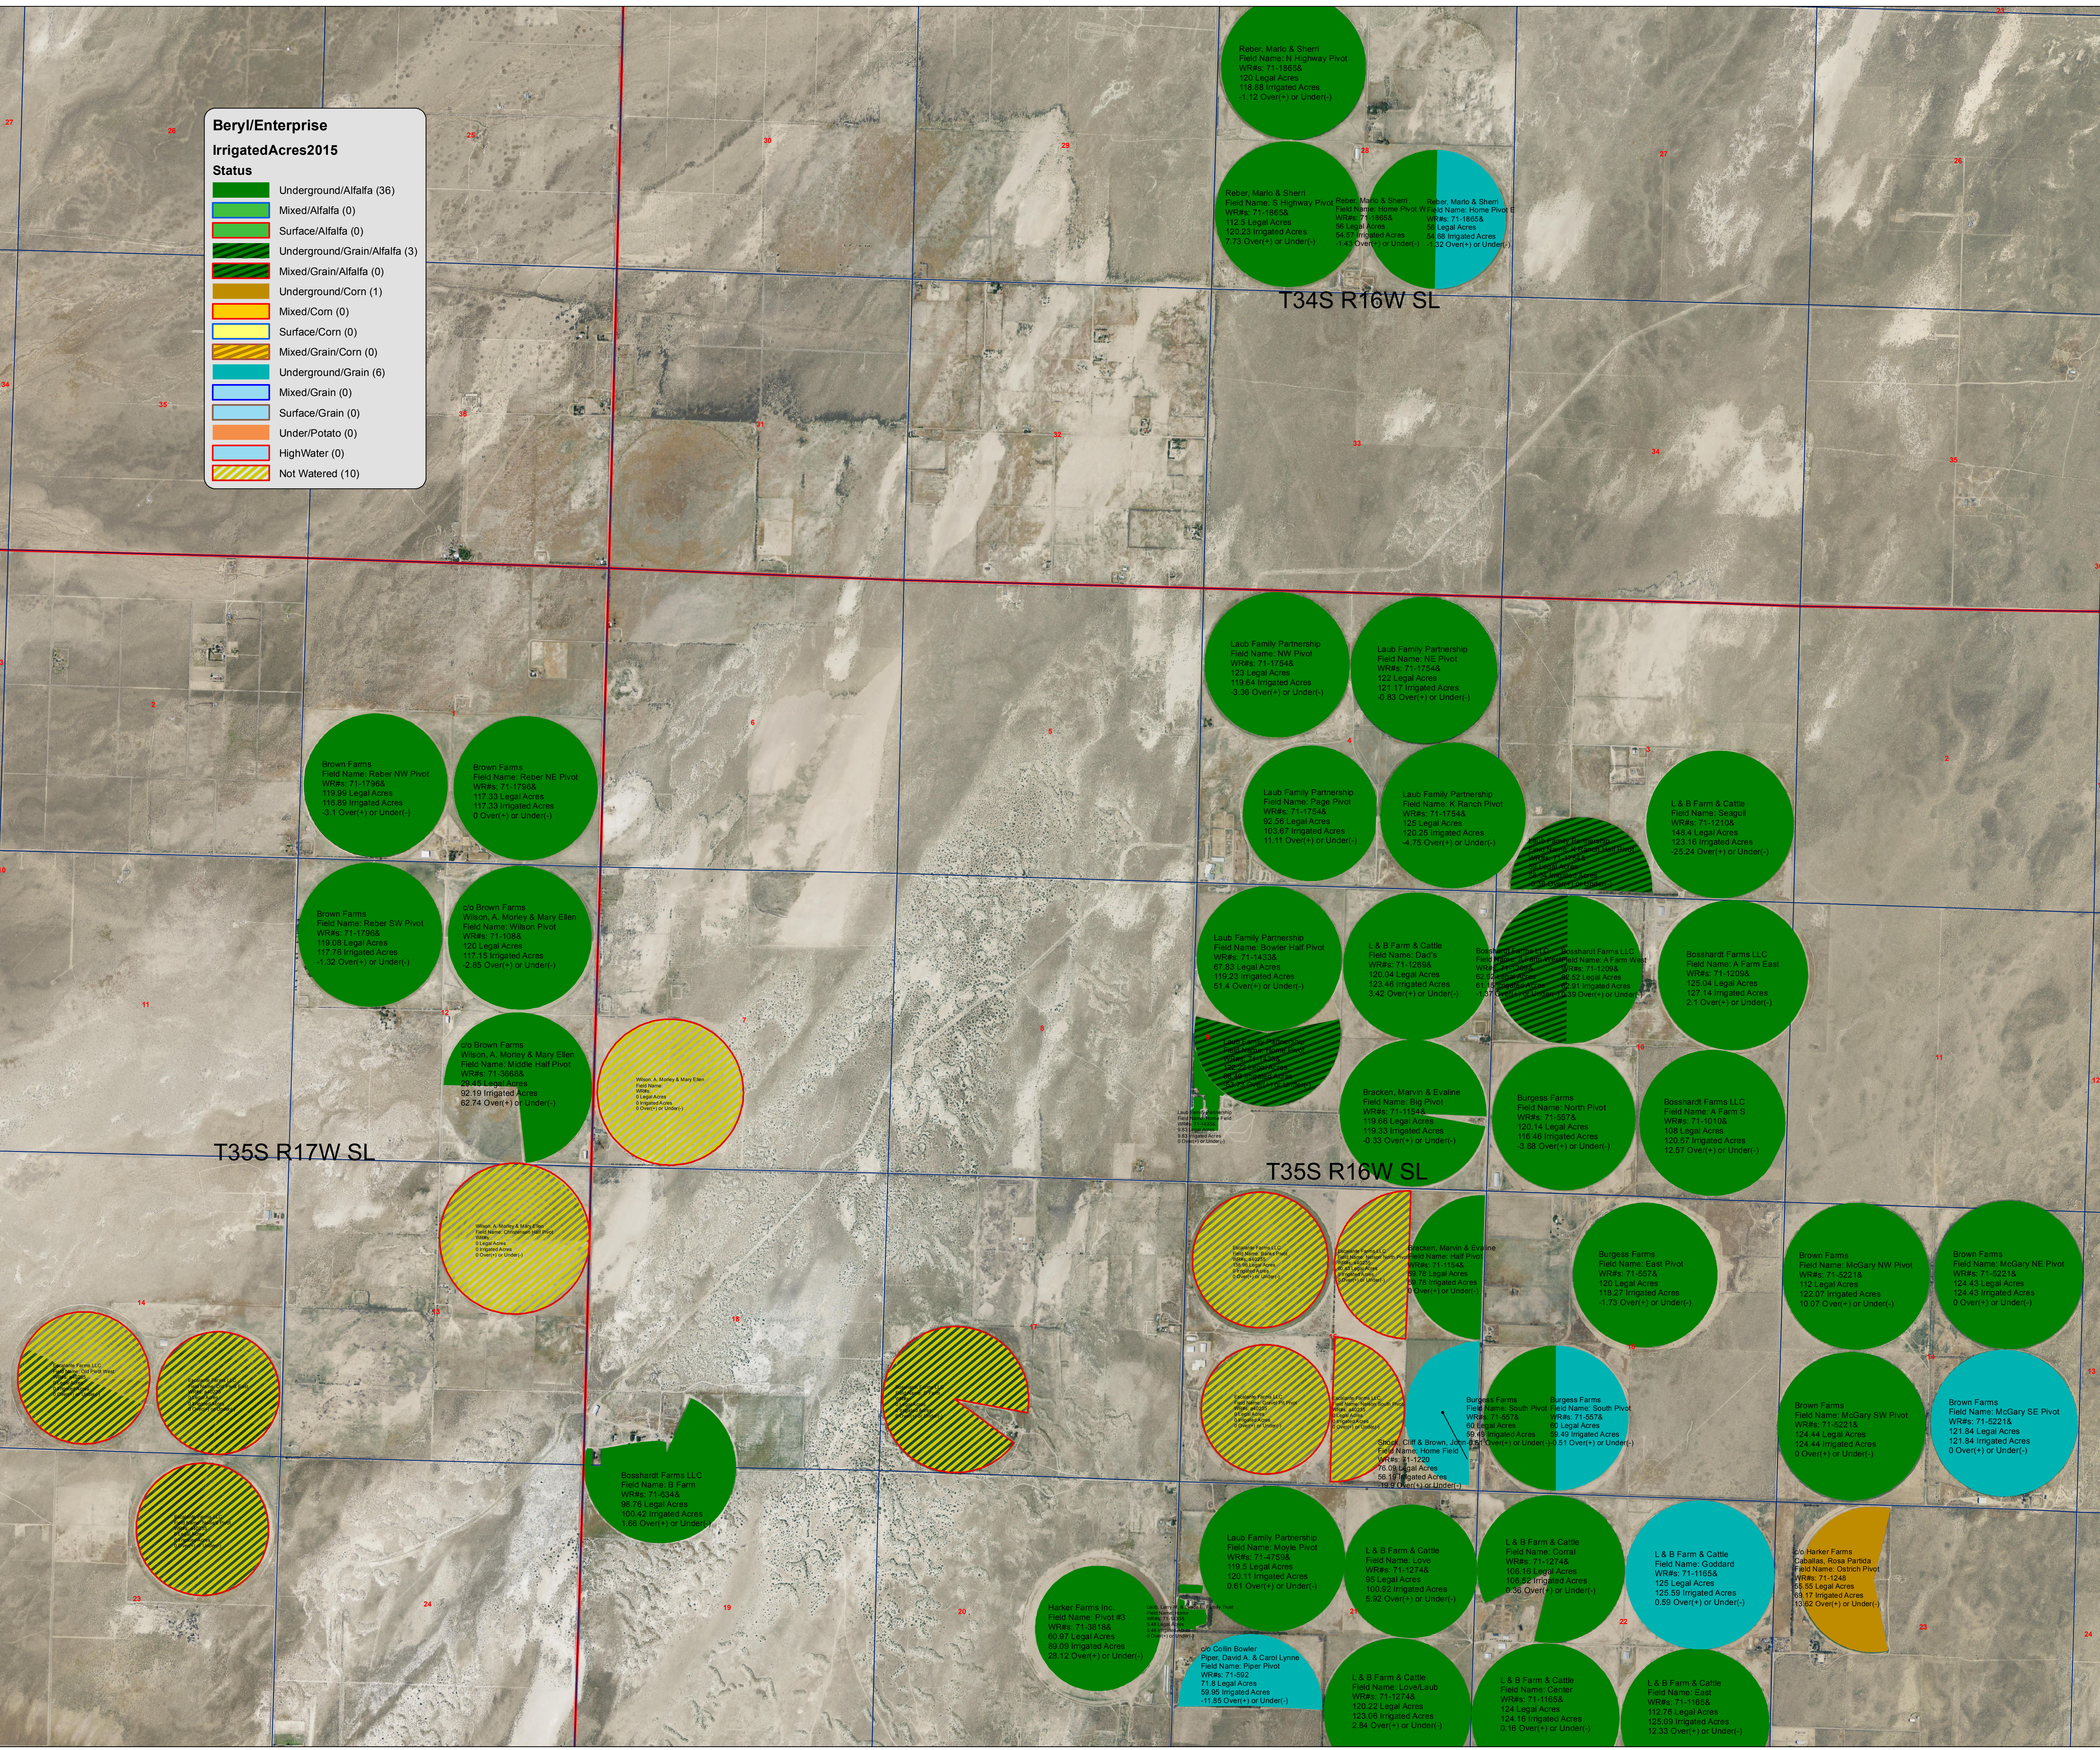

Bery/Enterprise
IrrigatedAcres2015
Status

- Underground/Alfalfa (36)
- Mixed/Alfalfa (0)
- Surface/Alfalfa (0)
- Underground/Grain/Alfalfa (3)
- Mixed/Grain/Alfalfa (0)
- Underground/Corn (1)
- Mixed/Corn (0)
- Surface/Corn (0)
- Mixed/Grain/Corn (0)
- Underground/Grain (6)
- Mixed/Grain (0)
- Surface/Grain (0)
- Under/Potato (0)
- HighWater (0)
- Not Watered (10)

T34S R16W SL

Reber, Mario & Sherr
Field Name: N Highway Pivot
WRs: 71-18655
120 Legal Acres
118.58 Irrigated Acres
-1.12 Over(+) or Under(-)

Reber, Mario & Sherr
Field Name: S Highway Pivot
WRs: 71-18655
91 Legal Acres
120.23 Irrigated Acres
7.73 Over(+) or Under(-)

Reber, Mario & Sherr
Field Name: Home Pivot W
WRs: 71-18655
58 Legal Acres
54.57 Irrigated Acres
-1.43 Over(+) or Under(-)

Reber, Mario & Sherr
Field Name: Home Pivot E
WRs: 71-18655
58 Legal Acres
56.68 Irrigated Acres
-1.32 Over(+) or Under(-)

o Harker Farms
Field Name: Ostrich Pivot
WRs: 71-1248
65.65 Legal Acres
68.17 Irrigated Acres
13.62 Over(+) or Under(-)